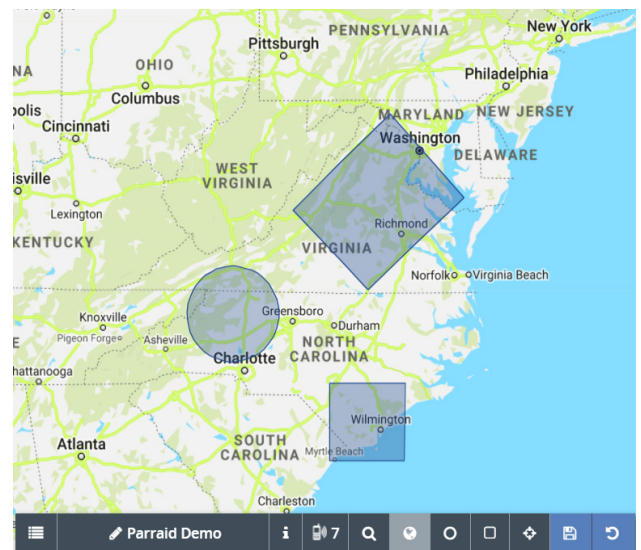

Talkgroups can be defined in circular or rectangular regions within the Iridium PTT Command Portal. A maximum number of 10 regions (size permitting) can be created within a single talkgroup. The size (talkgroup geographical area) and number of talkgroups allowed is governed by the subscribers Iridium PTT service plan.

Contact us to arrange a plan that makes the most sense for your specific global communication requirements.

IridiumPTT-SVCPLANS-PF Rev 02

DESIGN | BUILD | SUPPORT